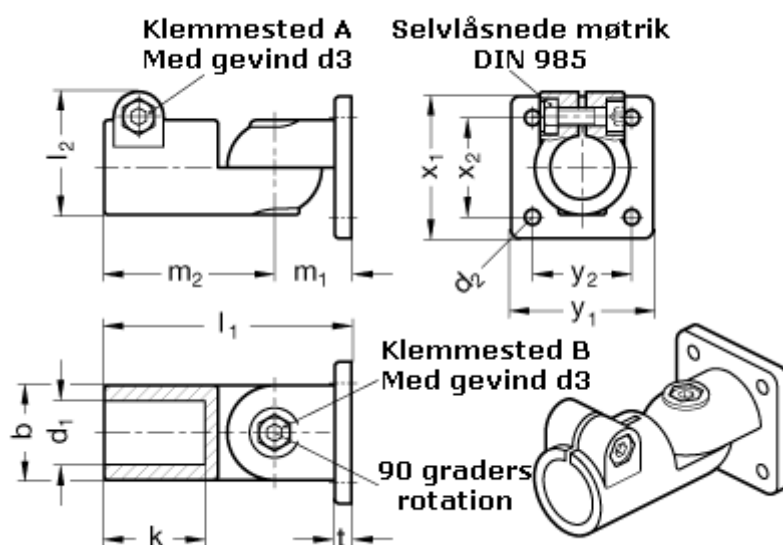

Article number: 20282B42T2SW

Description: E+G Swivel clamp connector joint
GN 282-B42-T-2-SW

Measures

b = 65	m2 = 115
d1 = B42	t = 14
d2 = 11.0	x1 = 105
d3 = M10	x2 = 74
k = 74.0	y1 = 105
l1 = 167.0	y2 = 74
l2 = 77.5	
m1 = 52.0	